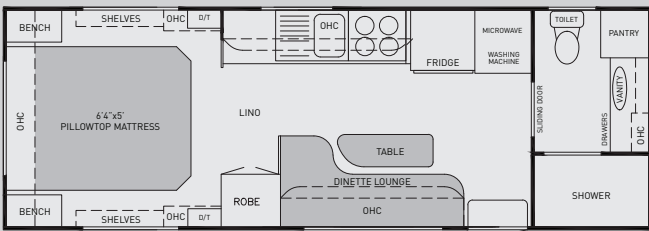

ASCOT SX

[YOUR TIME IS NOW]

ASCOT SX 23'x7'9" - QLSDW

ASCOT SX 24'x7'9" - CDWQA

ASCOT SX 24'x7'9" - CDQW

ASCOT SX 22'x7'9" - CAFDW

Single bed options available.

ASCOT SX

CONVENIENCE

6'4" Pillowtop innerspring Mattress with Posture Slat Base
Padded Bedhead

12 Volt Water Pump
12 Volt Fan Hatch to Shower & Toilet
Lift-Up Under Bed Storage
Ample Pull Out Drawer Storage with Metal Sides
12 Pin Trailer Plug
Large Roof Hatch fitted to Living Room & Mini Hatch over Bed
Dual 9kg Gas Bottles with Changeover Regulator
Grab Handles to each corner of van
Padded Bedhead
Water Tap on A-Frame
Dual Water Tanks (2 x 95 litre) with Stone Guard, Drain taps & Lockable Fillercap
Water Filter
Water Connections-Mains pressure Inlet & Waste Water Outlet
External Fold Down Picnic Table
External TV Box with Arm
Plastic Cutlery Drawer Insert
Curved OHC doors above bed & dinette
Washing machine fitted
Locakable water tank inlet with Pressure limiting valve
Internal Height-6'6"
Boot Light fitted to Front & Tunnel boot
Pull out Foot Rests (Ask us why they are so strong)
Solid CNC Machined Furniture Construction with Italian Handles & Integrated Catching Mechanism
External gas outlet