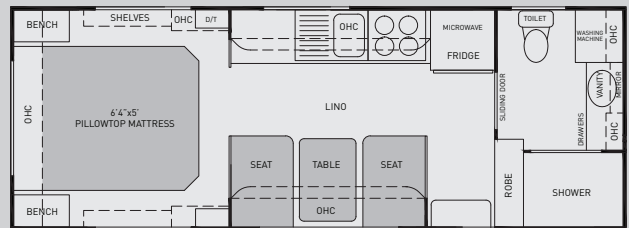

ASCOT SX

[YOUR TIME IS NOW]

ASCOT SX 23'x7'9" - QLSDW

ASCOT SX 24'x7'9" - CDWQA

ASCOT SX 24'x7'9" - CDQW

ASCOT SX 22'x7'9" - CAFDW

Single bed options available.

ASCOT SX

CONVENIENCE

6'4" Pillowtop innerspring Mattress with Posture Slat Base
Padded Bedhead

12 Volt Water Pump
12 Volt Fan Hatch to Shower & Toilet
Lift-Up Under Bed Storage
Ample Pull Out Drawer Storage with Metal Sides
12 Pin Trailer Plug
Large Roof Hatch fitted to Living Room & Mini Hatch over Bed
Dual 9kg Gas Bottles with Changeover Regulator
Grab Handles to each corner of van
Padded Bedhead
Water Tap on A-Frame
Dual Water Tanks (2 x 95 litre) with Stone Guard, Drain taps & Lockable Fillercap
Water Filter
Water Connections-Mains pressure Inlet & Waste Water Outlet
External Fold Down Picnic Table
External TV Box with Arm
Plastic Cutlery Drawer Insert
Curved OHC doors above bed & dinette
Washing machine fitted
Locakable water tank inlet with Pressure limiting valve
Internal Height-6'6"
Boot Light fitted to Front & Tunnel boot
Pull out Foot Rests (Ask us why they are so strong)
Solid CNC Machined Furniture Construction with Italian Handles & Integrated Catching Mechanism
External gas outlet