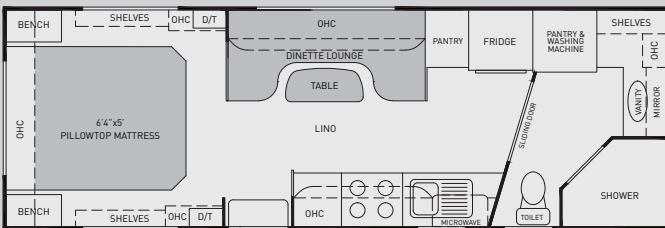

ASCOT SX

[YOUR TIME IS NOW]

ASCOT SX 23'x7'9" - QLSDW

ASCOT SX 24'x7'9" - CDWQA

ASCOT SX 24'x7'9" - CDQW

ASCOT SX 22'x7'9" - CAFDW

Single bed options available.

ASCOT SX

CONVENIENCE

6'4" Pillowtop innerspring Mattress with Posture Slat Base
Padded Bedhead

12 Volt Water Pump
12 Volt Fan Hatch to Shower & Toilet
Lift-Up Under Bed Storage
Ample Pull Out Drawer Storage with Metal Sides
12 Pin Trailer Plug
Large Roof Hatch fitted to Living Room & Mini Hatch over Bed
Dual 9kg Gas Bottles with Changeover Regulator
Grab Handles to each corner of van
Padded Bedhead
Water Tap on A-Frame
Dual Water Tanks (2 x 95 litre) with Stone Guard, Drain taps & Lockable Fillercap
Water Filter
Water Connections-Mains pressure Inlet & Waste Water Outlet
External Fold Down Picnic Table
External TV Box with Arm
Plastic Cutlery Drawer Insert
Curved OHC doors above bed & dinette
Washing machine fitted
Locakable water tank inlet with Pressure limiting valve
Internal Height-6'6"
Boot Light fitted to Front & Tunnel boot
Pull out Foot Rests (Ask us why they are so strong)
Solid CNC Machined Furniture Construction with Italian Handles & Integrated Catching Mechanism
External gas outlet