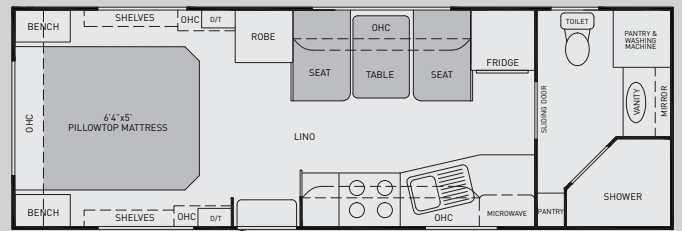

ASCOT SX

[YOUR TIME IS NOW]

ASCOT SX 23'x7'9" - QLSDW

ASCOT SX 24'x7'9" - CDWQA

ASCOT SX 24'x7'9" - CDQW

ASCOT SX 22'x7'9" - CAFDW

Single bed options available.

ASCOT SX

CONVENIENCE

6'4" Pillowtop innerspring Mattress with Posture Slat Base
Padded Bedhead

12 Volt Water Pump
12 Volt Fan Hatch to Shower & Toilet
Lift-Up Under Bed Storage
Ample Pull Out Drawer Storage with Metal Sides
12 Pin Trailer Plug
Large Roof Hatch fitted to Living Room & Mini Hatch over Bed
Dual 9kg Gas Bottles with Changeover Regulator
Grab Handles to each corner of van
Padded Bedhead
Water Tap on A-Frame
Dual Water Tanks (2 x 95 litre) with Stone Guard, Drain taps & Lockable Fillercap
Water Filter
Water Connections-Mains pressure Inlet & Waste Water Outlet
External Fold Down Picnic Table
External TV Box with Arm
Plastic Cutlery Drawer Insert
Curved OHC doors above bed & dinette
Washing machine fitted
Locakable water tank inlet with Pressure limiting valve
Internal Height-6'6"
Boot Light fitted to Front & Tunnel boot
Pull out Foot Rests (Ask us why they are so strong)
Solid CNC Machined Furniture Construction with Italian Handles & Integrated Catching Mechanism
External gas outlet